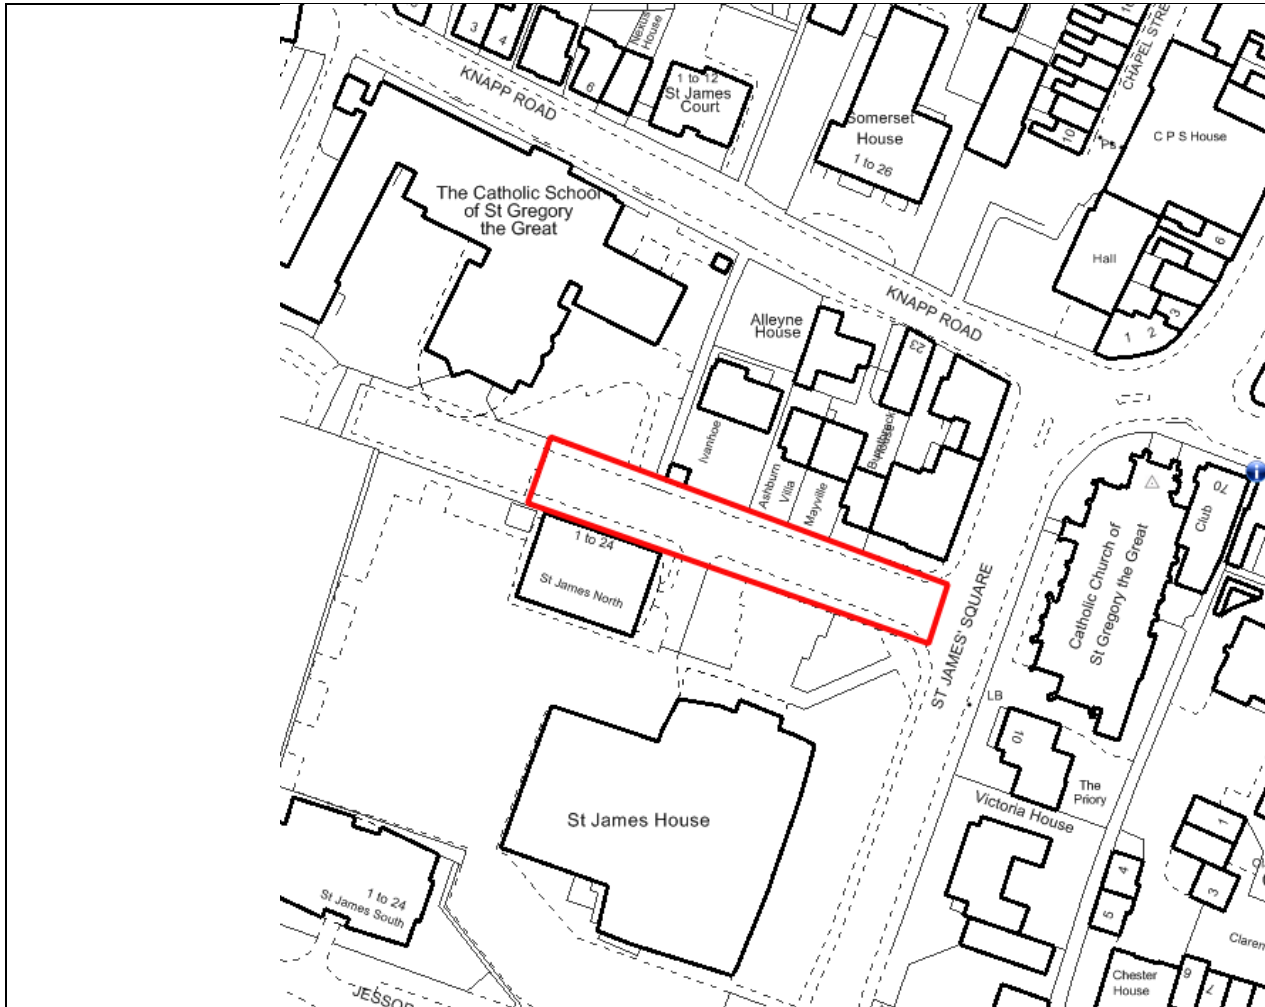

Scale
1:1250 / A4

Title

Sherbourne Place Car Park

Drawing number

SHPL/01

Version

A

General notes –
 This drawing is covered by copyright which remains with Cheltenham Borough Council and must not be reproduced in any form without their express permission