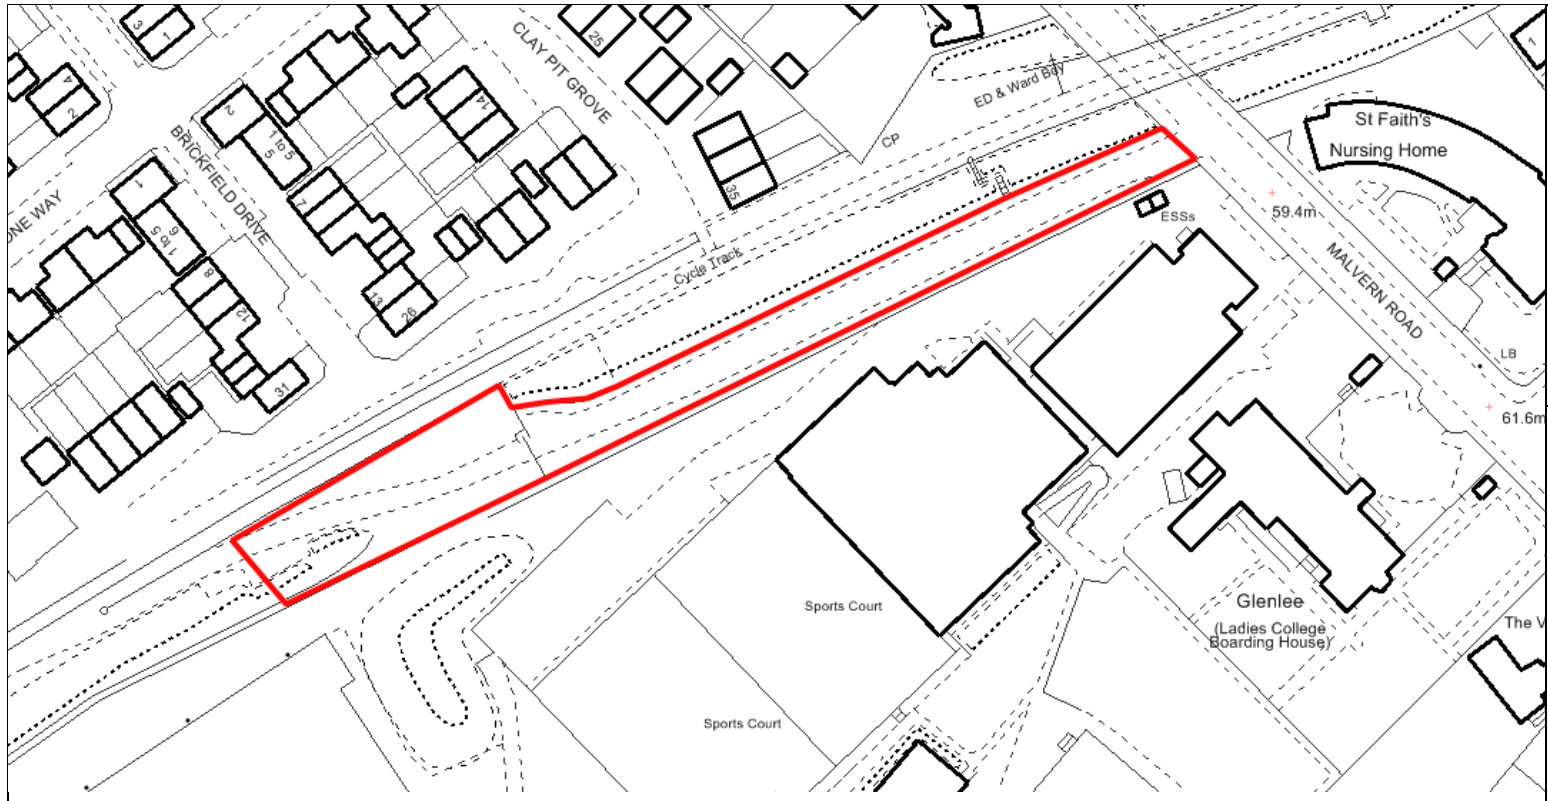

General notes –
This drawing is covered by copyright which remains with Cheltenham Borough Council and must not be reproduced in any form without their express permission

Scale	
1:1250 / A4	

Title	Drawing number	Version
Malvern Walk Car Park	MUOF/01	A