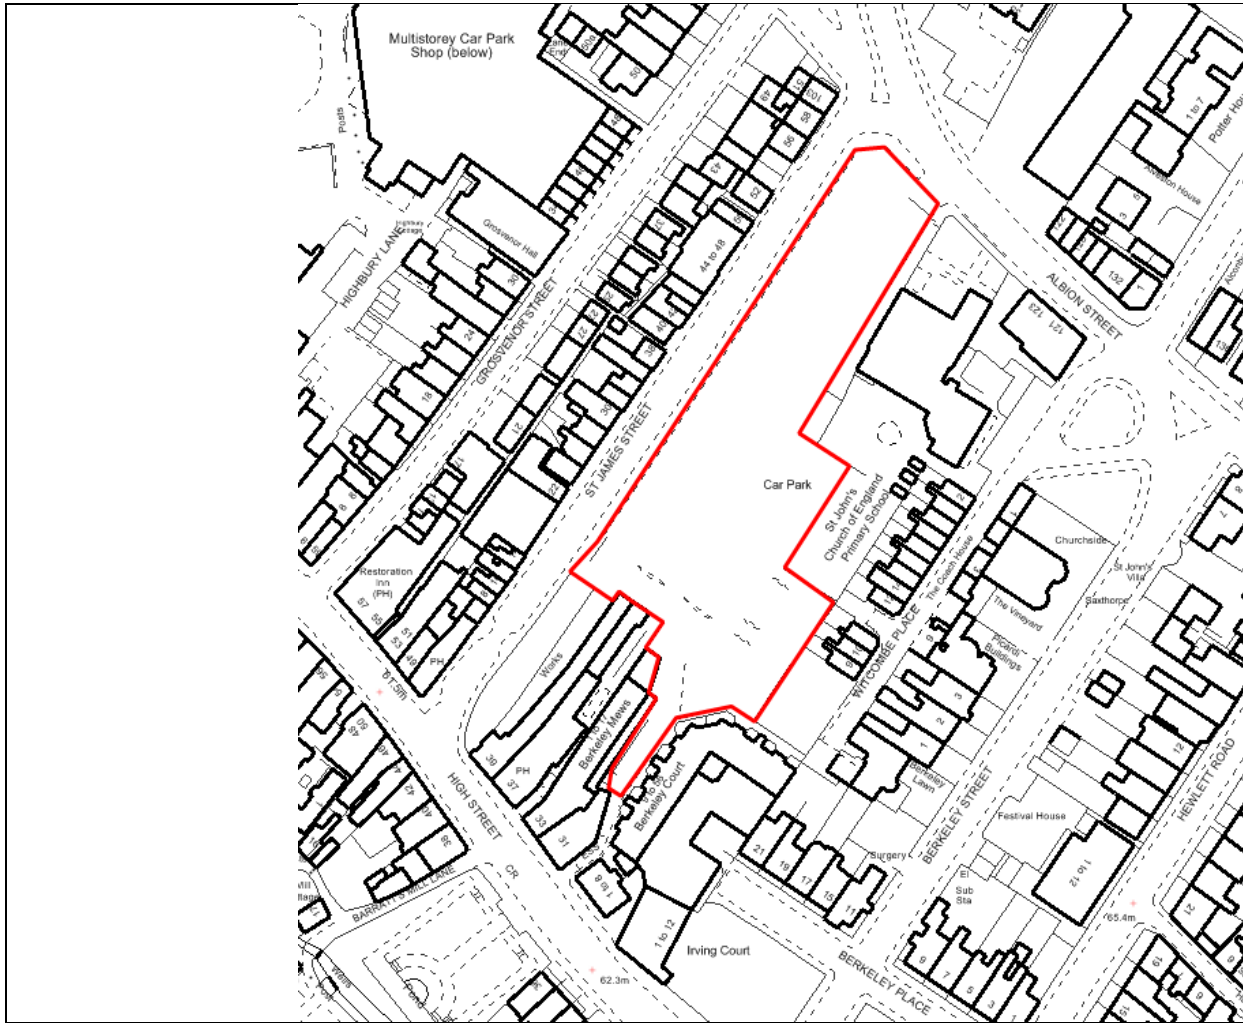

General notes –
This drawing is covered by copyright which remains with Cheltenham Borough Council and must not be reproduced in any form without their express permission

Scale
1:1250 / A4

Title
St James Street Car Park

Drawing number
STJS/01

Version
A