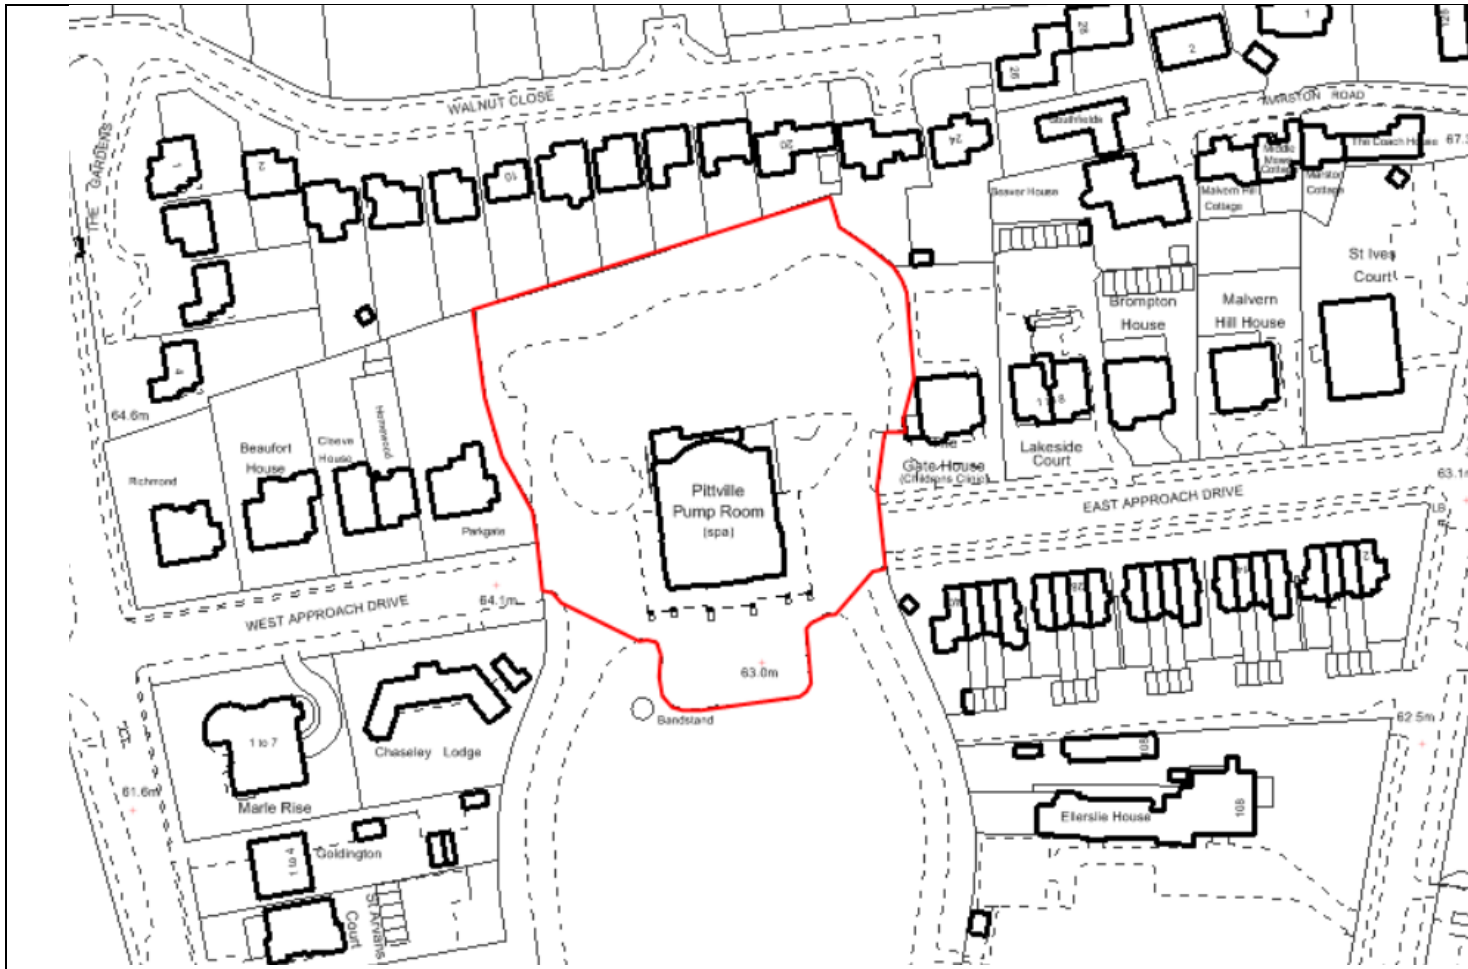

General notes –
This drawing is covered by copyright which remains with Cheltenham Borough Council and must not be reproduced in any form without their express permission

Scale
1:1250 / A4

Title
Pittville Pump Room Car Park

Drawing number	Version
MUOF/01	A