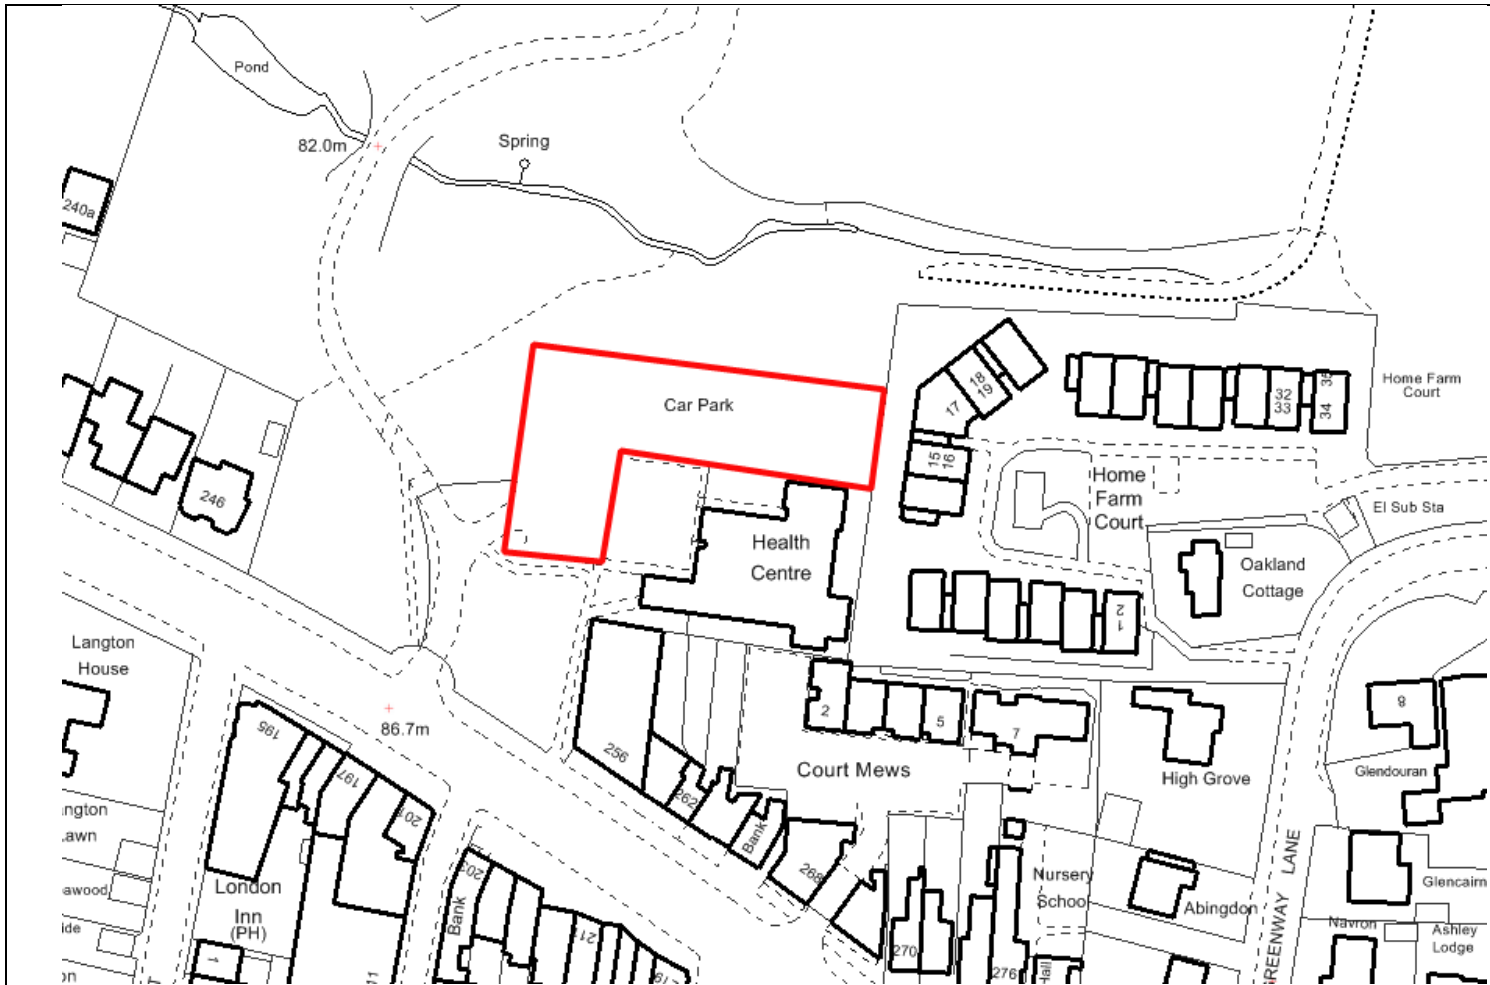

General notes –
This drawing is covered by copyright which remains with Cheltenham Borough Council and must not be reproduced in any form without their express permission

Scale
1:1250 / A4

Title
Whitefriars at Sixways

Drawing number	Version
MUOF/01	A