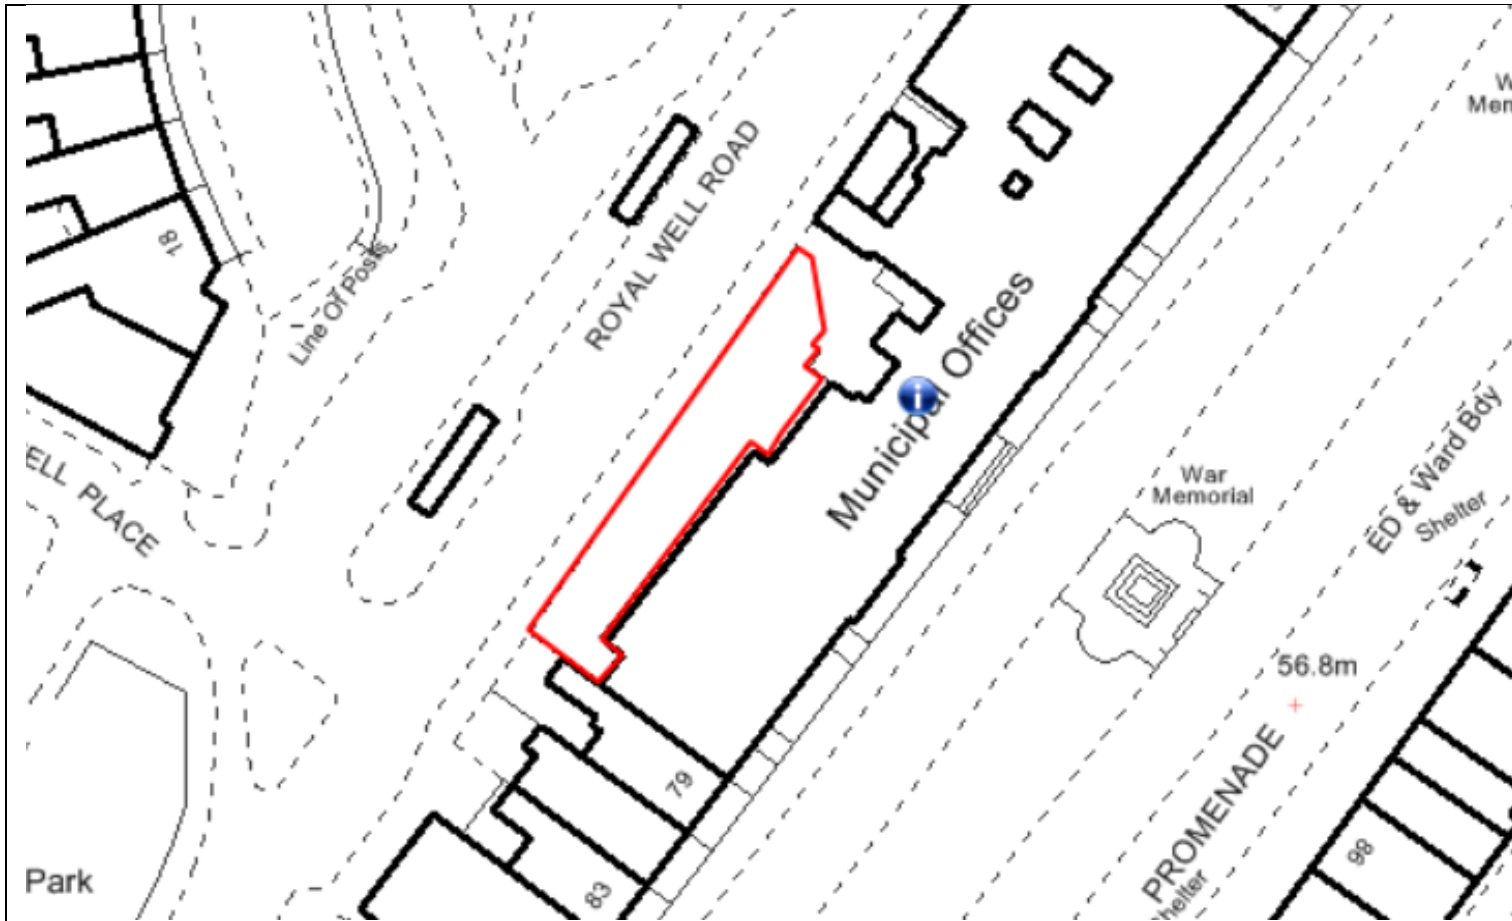

General notes –
This drawing is covered by copyright which remains with Cheltenham Borough Council and must not be reproduced in any form without their express permission

Scale
1:1024 / A4

Title
Municipal Offices Car Park

Drawing number
MUOF/01

Version
A