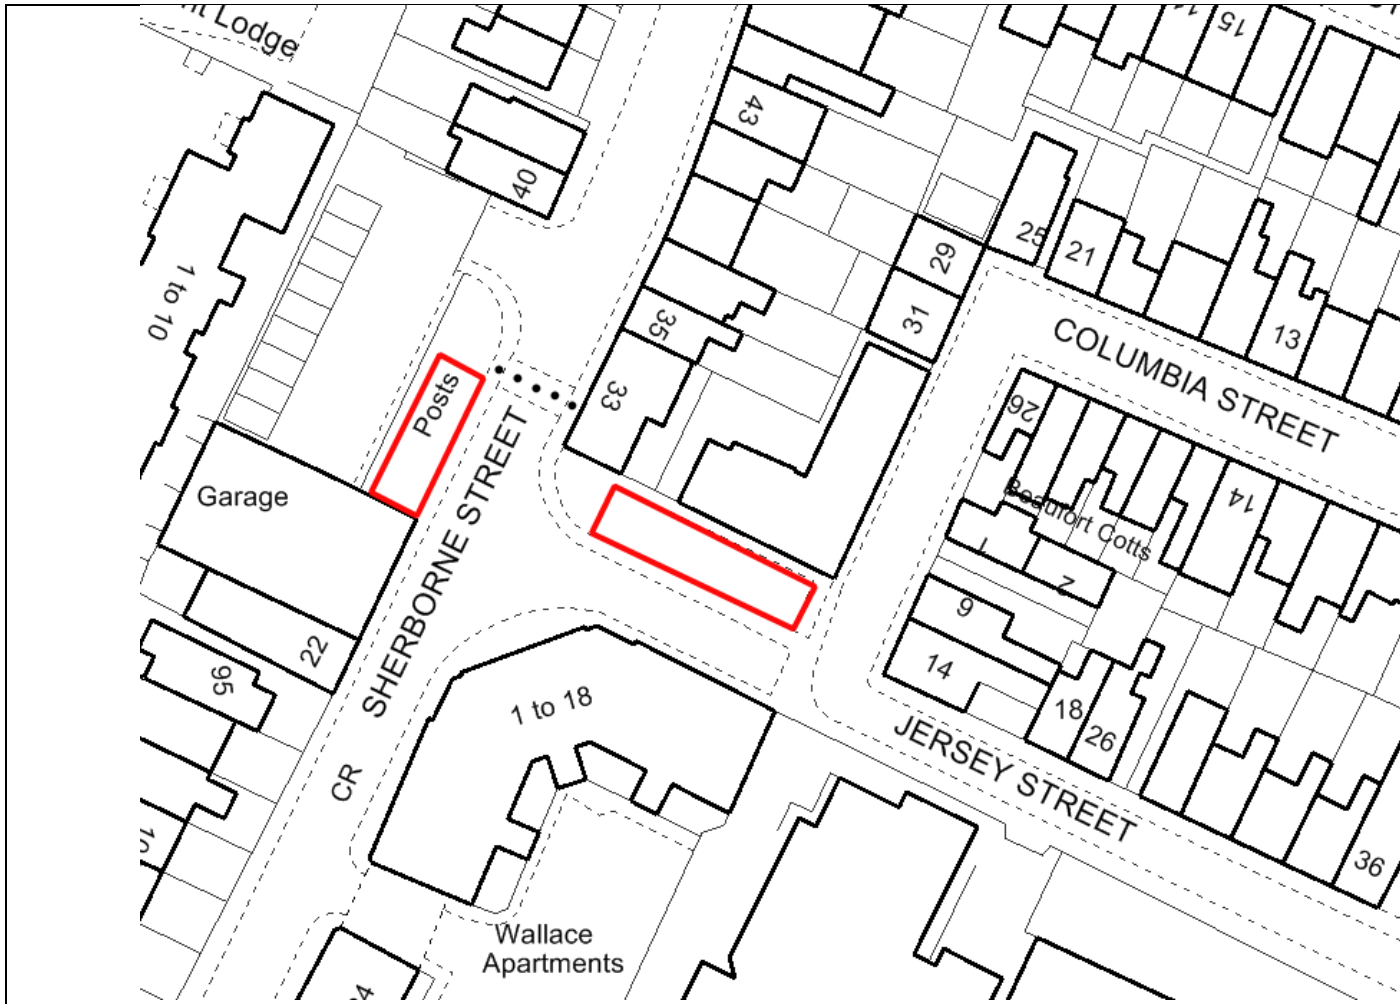

General notes –
This drawing is covered by copyright which remains with Cheltenham Borough Council and must not be reproduced in any form without their express permission

Scale
1:1250 / A4

Title

Sherborne Street

Drawing number

MUOF/01

Version

A