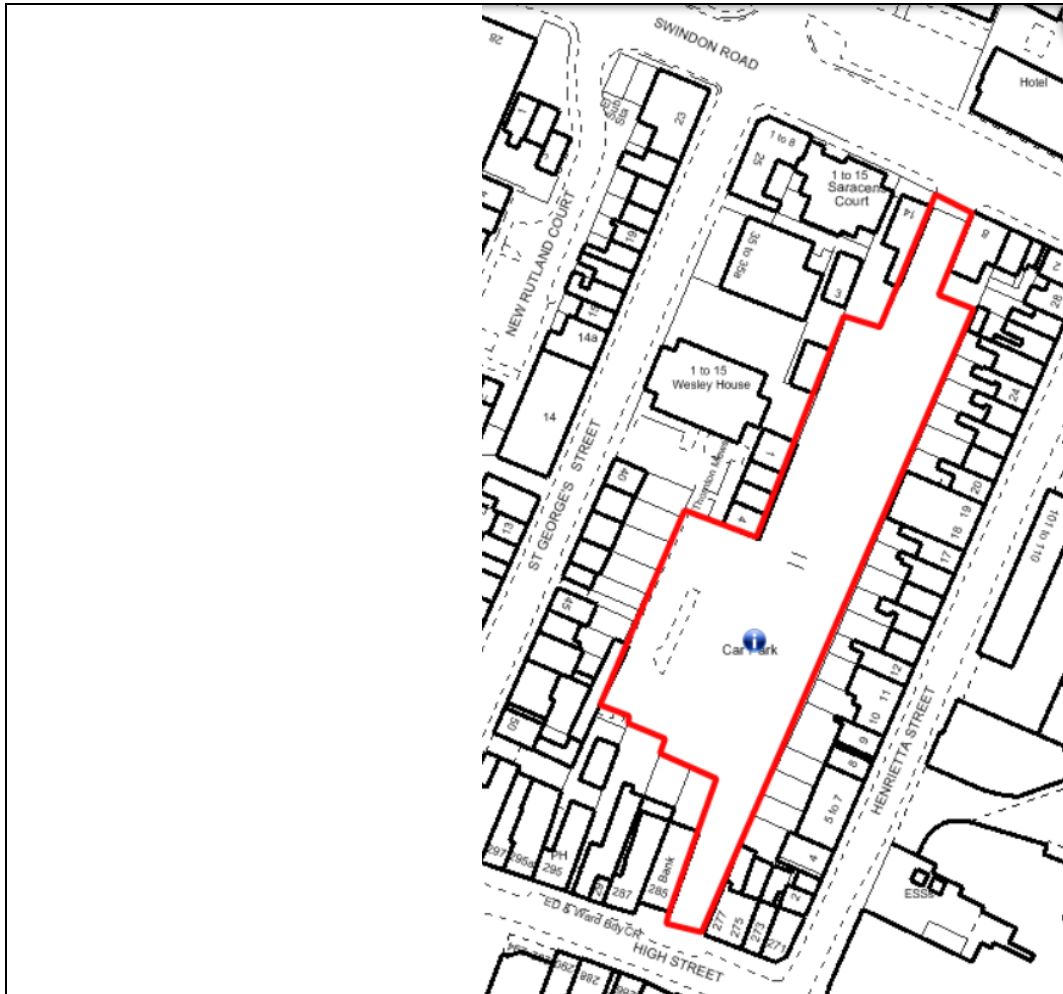

General notes –
This drawing is covered by copyright which remains with Cheltenham Borough Council and must not be reproduced in any form without their express permission

Scale
1:1250 / A4

Title
High Street

Drawing number	Version
COSQ/01	A